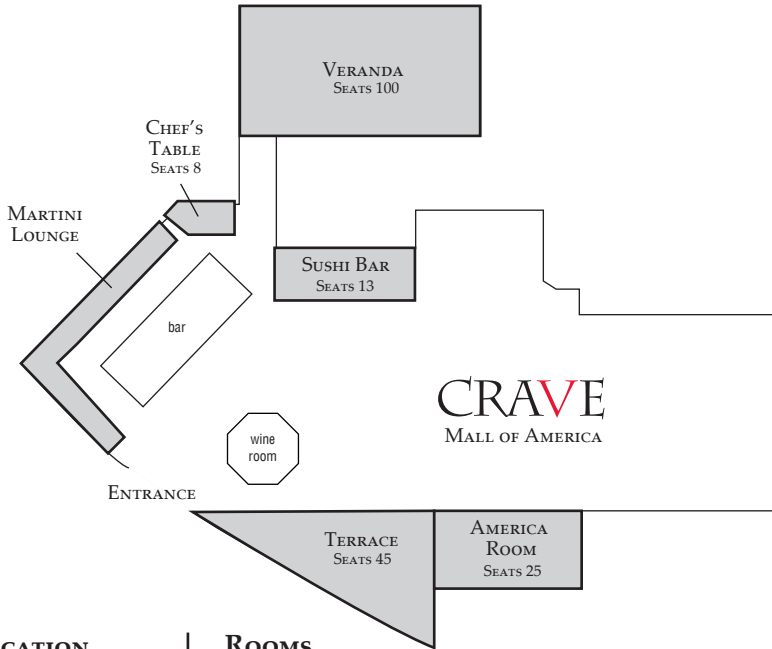

MALL OF AMERICA

LOCATION

MALL OF AMERICA
368 South Avenue
Bloomington, MN 55425
612.382.2544
sales@craveamerica.com

PARKING

West Ramp, P4 Green Level Park between Macy's and Nordstrom. Walk through Macy's and across the hall to CRAVE (or) walk into the Mall entrance and veer to the right, CRAVE will be down the hall on the left.

AUDIO VISUAL

Available for rental.

BUYOUT

Full and partial buyouts

ROOMS

VERANDA Seats 100

The most unique space that we have to offer! This space can host large groups and has an energetic feel. Perfect for a reception, cocktail party, or dinner event.

SUSHI BAR Seats 13

The Sushi Bar is a great spot to get together with friends while having the opportunity to see our Sushi Chefs in action.

CHEF'S TABLE Seats 8

CRAVE's signature booth that can be enclosed with floor to ceiling curtains for a private dining experience.

TERRACE Seats 45

This area has the luxury of not only being in the restaurant but also overlooking the mall creating an open feel.

AMERICA ROOM Seats 25

Perfect for meetings and any event where privacy is a MUST!