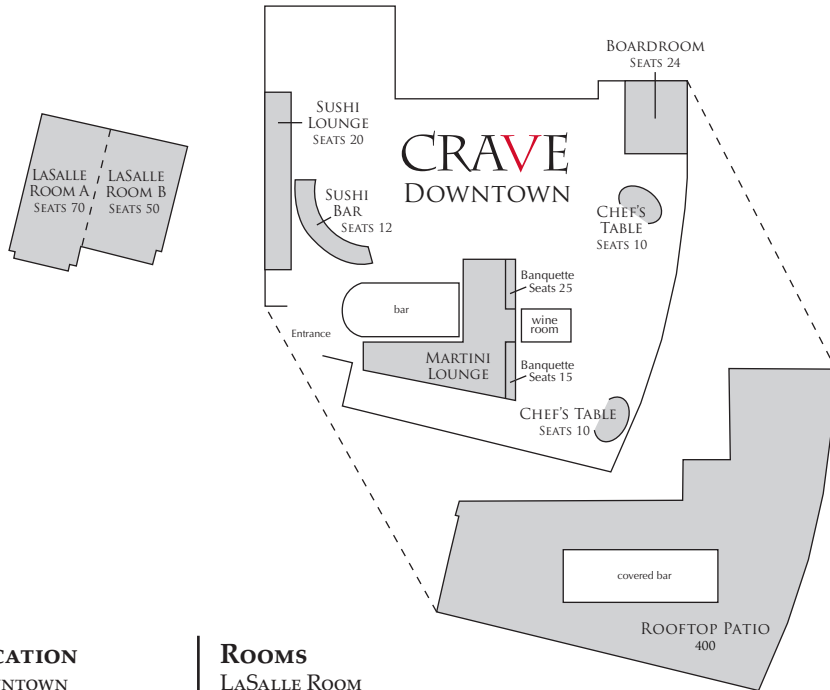

DOWNTOWN - LaSALLE PLAZA

LOCATION

DOWNTOWN
LaSALLE PLAZA
825 Hennepin Avenue
Minneapolis, MN 55402
612.310.6057
sales@craveamerica.com

PARKING

LaSalle Plaza Parking Ramp.
Valet upon request.

AUDIO VISUAL

Available for rental.

BUYOUT

Full and partial buyouts
available.

ROOMS

LaSALLE ROOM Seats 120

Exclusive room perfect for any event that demands privacy. This room can also be divided into two rooms to accommodate your smaller business or social event needs. The perfect space for confidential meetings or energetic breakout sessions.

BOARDROOM Seats 24

Perfect for meetings and any event where privacy is a MUST!

SUSHI BAR Seats 12

The Sushi Bar is a great place to get together with friends while having the opportunity to see our Sushi Chefs in action.

SUSHI LOUNGE Seats 20

An extension of our Sushi Bar... This space offers an energetic feel perfect for a reception, cocktail party or dinner event.

CHEFS TABLE (2) Seats 10

CRAVE's signature booth that can be enclosed with floor to ceiling curtains for a private dining experience.