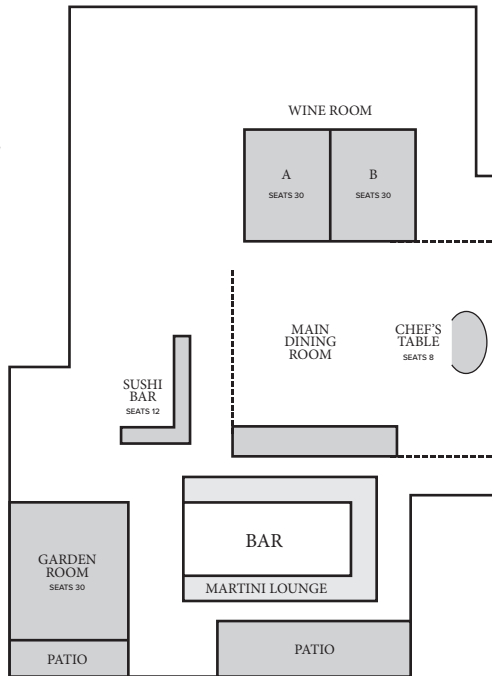

EDEN PRAIRIE

LOCATION

EDEN PRAIRIE
8251 Flying Cloud Drive
Suite 3010
Eden Prairie, MN 55344
612.916.6205
sales@craveamerica.com

AUDIO VISUAL

Available for rental.

BUYOUT

Full and partial buyouts available.

ROOMS

MARTINI LOUNGE

There isn't a better spot to host an after work function or a get together with friends. The Martini Lounge offers the versatility of being able to sit together while feeling the energy of the bar area.

WINE ROOM A & B

Seats 30 each

Exclusive rooms perfect for any event that demands privacy. Rooms can be opened in the middle to create an even larger space to accommodate your larger business or social event needs. A perfect space for confidential meetings or energetic breakout sessions.

CHEF'S TABLE

Seats 8

CRAVE's signature booth that can be enclosed with floor to ceiling curtains for a private dining experience.

OUTDOOR PATIO

This vibrant open air space extends the CRAVE experience. Best when enjoyed with the company of friends or in an energetic group.

GARDEN ROOM

Seats 30

This completely private space is perfect for any event where privacy is a MUST!

SUSHI BAR

Seats 12

The Sushi Bar is a great place to get together with friends while having the opportunity to see our Sushi Chefs in action.