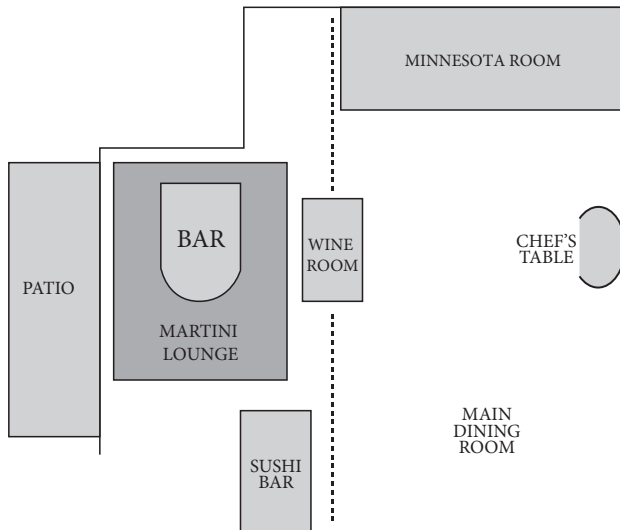

ROSEVILLE

LOCATION

ROSEVILLE
863 ROSEDALE CENTER
SUITE #1025
ROSEVILLE, MN 55113
612.772.2518
sales@craveamerica.com

PARKING
Onsite complimentary parking

AUDIO VISUAL
Available for rental.

BUYOUT
Full and partial buyouts
available.

ROOMS

MARTINI LOUNGE
There isn't a better spot to host an after work function or a get together with friends. The Martini Lounge offers the versatility of being able to sit together while feeling the energy of the bar area.

CHEF'S TABLE
Seats 8
CRAVE's signature booth that can be enclosed with floor to ceiling curtains for a private dining experience.

OUTDOOR PATIO
This vibrant open air space extends the CRAVE experience. Best when enjoyed with the company of friends or in an energetic group.

MINNESOTA ROOM
Seats 52
This completely private space is perfect for any event where privacy is a MUST!

SUSHI BAR
Seats 12
The Sushi Bar is a great place to get together with friends while having the opportunity to see our Sushi Chefs in action.