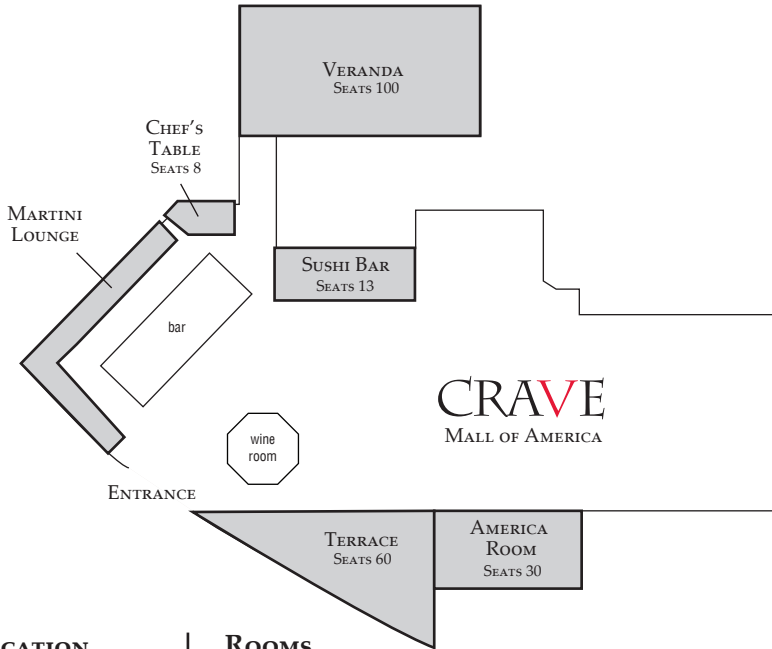

## MALL OF AMERICA

### PARKING

West Ramp, P4 Green Level Park between Macy's and Nordstrom. Walk through Macy's and across the hall to CRAVE (or) walk into the Mall entrance and veer to the right, CRAVE will be down the hall on the left.

#### SUSHI BAR Seats 13

The Sushi Bar is a great spot to get together with friends while having the opportunity to see our Sushi Chefs in action.

#### TERRACE Seats 45

This area has the luxury of not only being in the restaurant but also overlooking the mall creating an open feel.