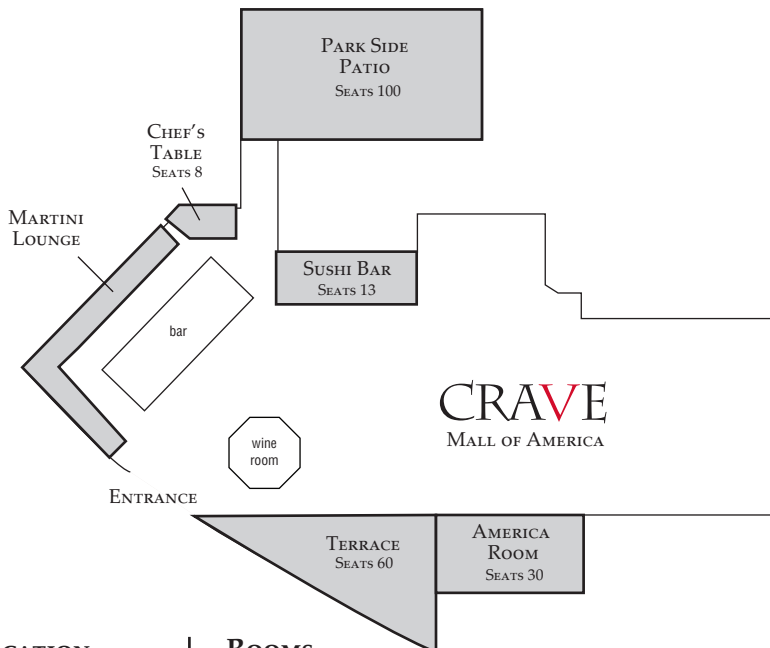

MALL OF AMERICA

LOCATION

MALL OF AMERICA
368 South Avenue
Bloomington, MN 55425
612.382.2544
sales@craveamerica.com

PARKING

West Ramp, P4 Green Level Park between Macy's and Nordstrom. Walk through Macy's and across the hall to CRAVE (or) walk into the Mall entrance and veer to the right, CRAVE will be down the hall on the left.

AUDIO VISUAL

Available for rental.

BUYOUT

Full and partial buyouts

ROOMS

PARK SIDE PATIO Seats 100

The most unique space that we have to offer! This space can host large groups and has an energetic feel. Perfect for a reception, cocktail party, or dinner event.

SUSHI BAR Seats 13

The Sushi Bar is a great spot to get together with friends while having the opportunity to see our Sushi Chefs in action.

CHEF'S TABLE Seats 8

CRAVE's signature booth that can be enclosed with floor to ceiling curtains for a private dining experience.

TERRACE Seats 45

This area has the luxury of not only being in the restaurant but also overlooking the mall creating an open feel.

AMERICA ROOM Seats 25

Perfect for meetings and any event where privacy is a MUST!