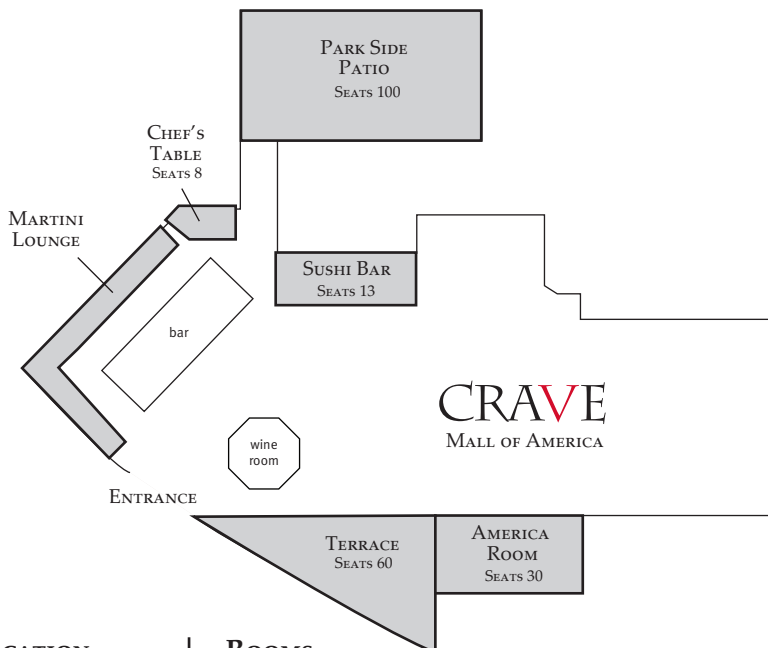

MALL OF AMERICA

LOCATION

MALL OF AMERICA
368 South Avenue
Bloomington, MN 55425
612.382.2544
sales@craveamerica.com

PARKING

West Ramp, P4 Green
Level Park between Macy's
and Nordstrom. Walk
through Macy's and across
the hall to CRAVE (or) walk
into the Mall entrance and
veer to the right, CRAVE will
be down the hall on the left.

AUDIO VISUAL

Available for rental.

BUYOUT

Full and partial buyouts
available.

ROOMS

PARK SIDE PATIO

Seats 100

The most unique space that we have
to offer! This space can host large
groups and has an energetic feel.
Perfect for a reception, cocktail party,
or dinner event.

SUSHI BAR

Seats 13

The Sushi Bar is a great spot to get
together with friends while having the
opportunity to see our Sushi Chefs in
action.

CHEF'S TABLE

Seats 8

CRAVE's signature booth that can be
enclosed with floor to ceiling curtains
for a private dining experience.

TERRACE

Seats 60

This area has the luxury of not only being
in the restaurant but also overlooking the
mall creating an open feel.

AMERICA ROOM

Seats 30

Perfect for meetings and any event
where privacy is a MUST!