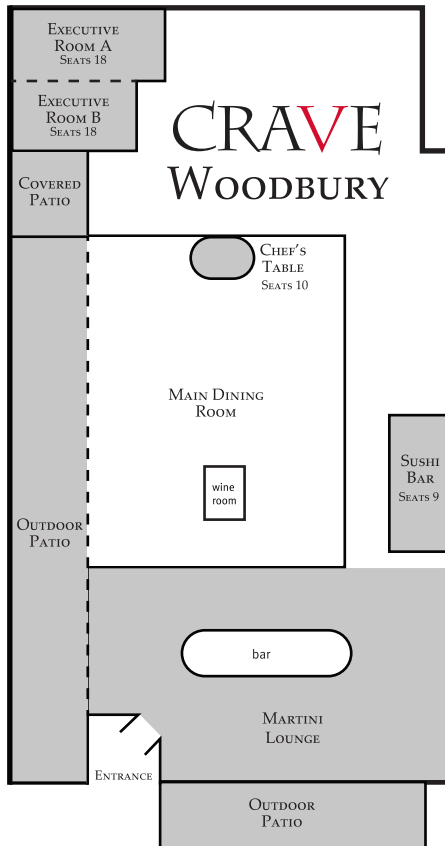

WOODBURY LAKES

LOCATION

WOODBURY LAKES
9100 Hudson Road
Suite 108
Woodbury, MN 55125
612.207.0470
sales@craveamerica.com

PARKING

Onsite complimentary parking

AUDIO VISUAL

Available for rental.

BUYOUT

Full and partial buyouts available.

ROOMS

CHEF'S TABLE

Seats 10

Our signature booth that can be enclosed with floor to ceiling curtains for a private dining experience.

SUSHI BAR

Seats 9

The Sushi Bar is a great place to get together with friends while having the opportunity to see our Sushi Chefs in action.

MARTINI LOUNGE

There isn't a better spot to host an after work function or a get together with friends. The Martini Lounge offers the versatility of being able to sit together while feeling the energy of the bar area.

EXECUTIVE ROOM A

Seats 18

This completely private space is perfect for any event where privacy is a MUST!

EXECUTIVE ROOM B

Seats 18

This completely private space is perfect for any event where privacy is a MUST!

OUTDOOR PATIO

An outdoor oasis perfect for groups ready to enjoy the weather!

MAIN DINING ROOM

Seats 160

This semi-private space is perfect for a large group dining experience.